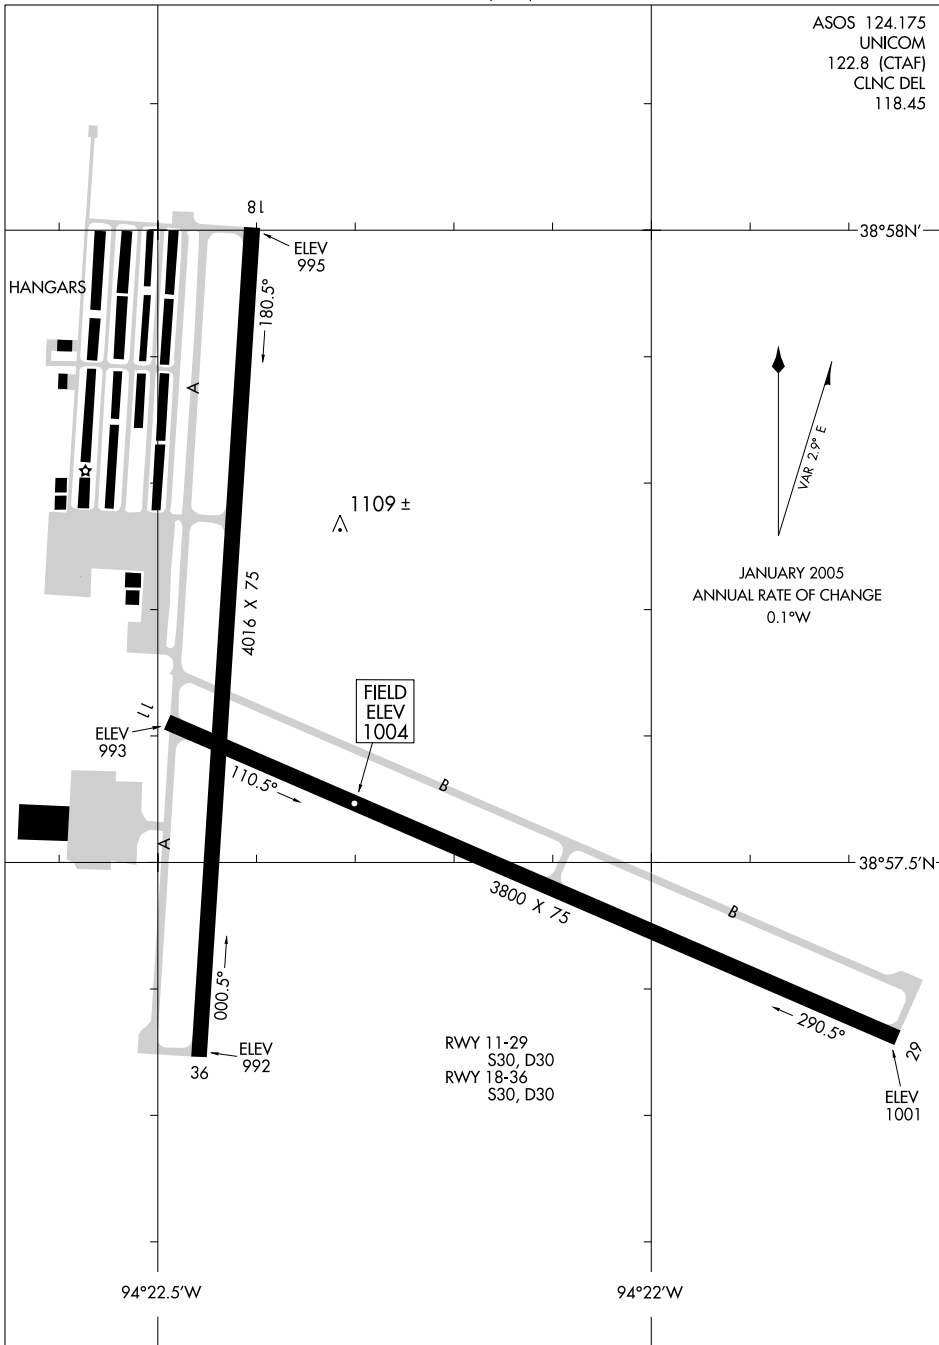

AIRPORT DIAGRAM

AL-6104 (FAA)

LEE'S SUMMIT MUNI (LXT)
LEE'S SUMMIT, MISSOURI

ASOS 124.175
UNICOM
122.8 (CTAF)
CLNC DEL
118.45

NC-3, 28 AUG 2008 to 25 SEP 2008

NC-3, 28 AUG 2008 to 25 SEP 2008

AIRPORT DIAGRAM

LEE'S SUMMIT, MISSOURI
LEE'S SUMMIT MUNI (LXT)